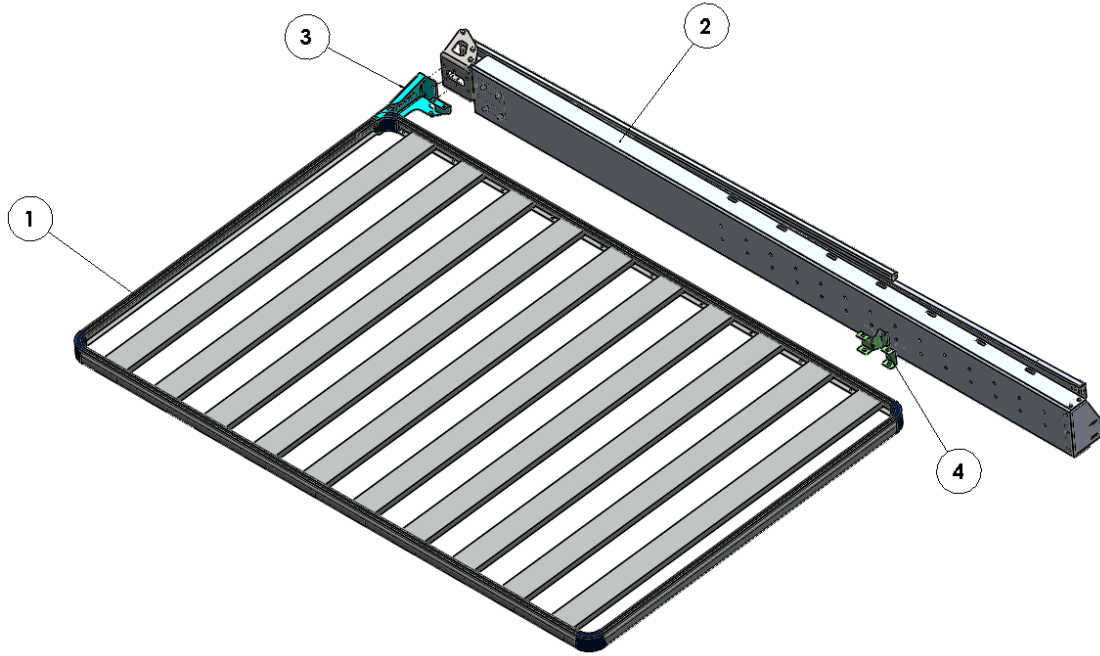

AWNING TO FRONT RUNNER
ROOF RACK
FITMENT INSTRUCTION

LIST OF COMPONENTS:

<u>ITEM NO.</u>	<u>PART NUMBER</u>	<u>QTY.</u>
1	Front Runner Roof Rack	1
2	Awning Assembly	1
3	Rear Awning Bracket – Front Runner	1
4	Forward Awning Bracket – Front Runner	1

REAR AWNING MOUNT

FORWARD AWNING MOUNT

ITEM 3 - REAR AWNING MOUNT

ITEM 4 - FORWARD AWNING MOUNT

Packing list for Front Runner Brackets

<u>ITEM</u>	<u>QTY</u>
M8x70mm Button head Screw	4 off
M8x20mm Button head Screw	8 off
M8 Flat Washer	12 off
M8 Nylock Nut	12 off