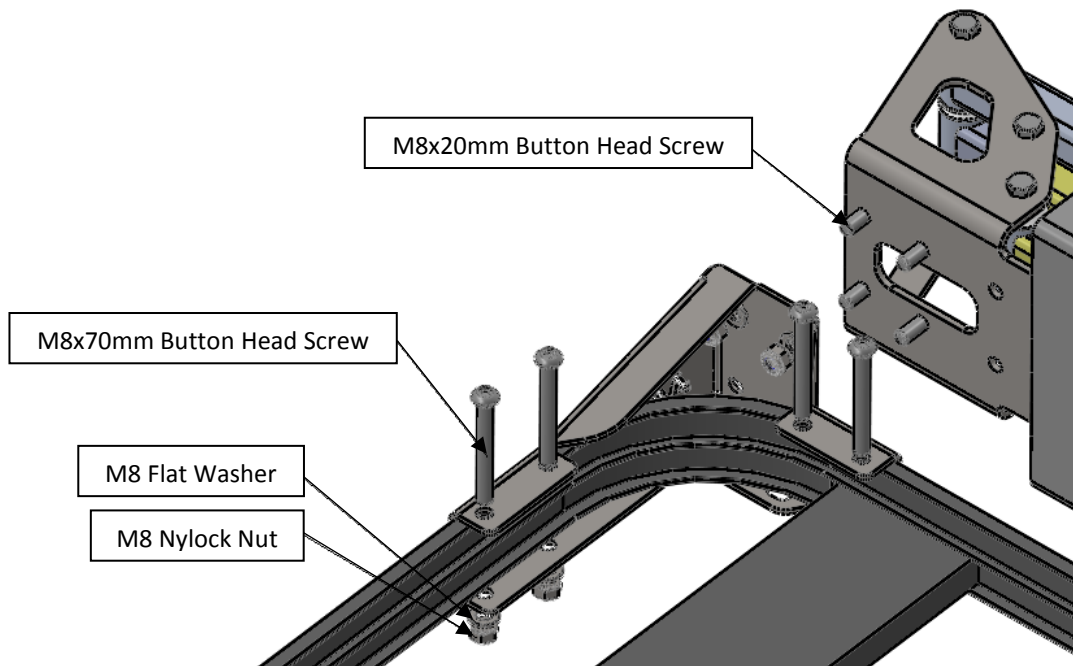

AWNING TO FRONT RUNNER
ROOF RACK
FITMENT INSTRUCTION

LIST OF COMPONENTS:

<u>ITEM NO.</u>	<u>PART NUMBER</u>	<u>QTY.</u>
1	Front Runner Roof Rack	1
2	Awning Assembly	1
3	Rear Awning Bracket – Front Runner	1
4	Forward Awning Bracket – Front Runner	1

REAR AWNING MOUNT

FORWARD AWNING MOUNT

ITEM 3 - REAR AWNING MOUNT

ITEM 4 - FORWARD AWNING MOUNT

Packing list for Front Runner Brackets

<u>ITEM</u>	<u>QTY</u>
M8x70mm Button head Screw	4 off
M8x20mm Button head Screw	8 off
M8 Flat Washer	12 off
M8 Nylock Nut	12 off