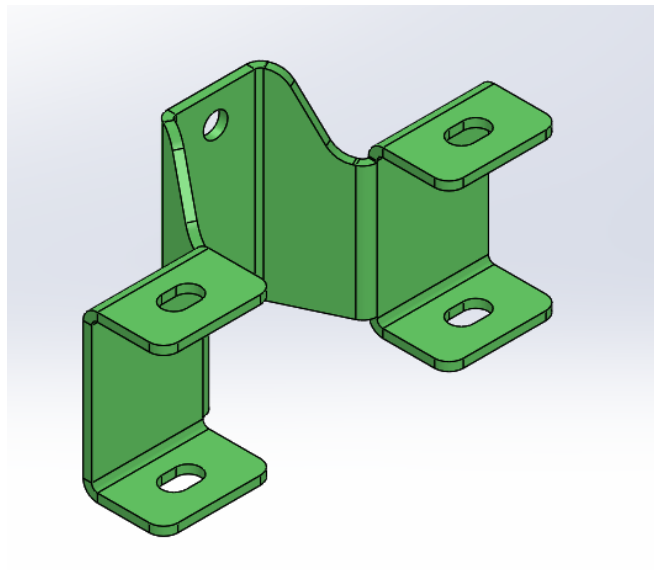

AWNING TO FRONT RUNNER
ROOF RACK
FITMENT INSTRUCTION

LIST OF COMPONENTS:

<u>ITEM NO.</u>	<u>PART NUMBER</u>	<u>QTY.</u>
1	Front Runner Roof Rack	1
2	Awning Assembly	1
3	Rear Awning Bracket – Front Runner	1
4	Forward Awning Bracket – Front Runner	1

REAR AWNING MOUNT

FORWARD AWNING MOUNT

ITEM 3 - REAR AWNING MOUNT

ITEM 4 - FORWARD AWNING MOUNT

Packing list for Front Runner Brackets

<u>ITEM</u>	<u>QTY</u>
M8x70mm Button head Screw	4 off
M8x20mm Button head Screw	8 off
M8 Flat Washer	12 off
M8 Nylock Nut	12 off