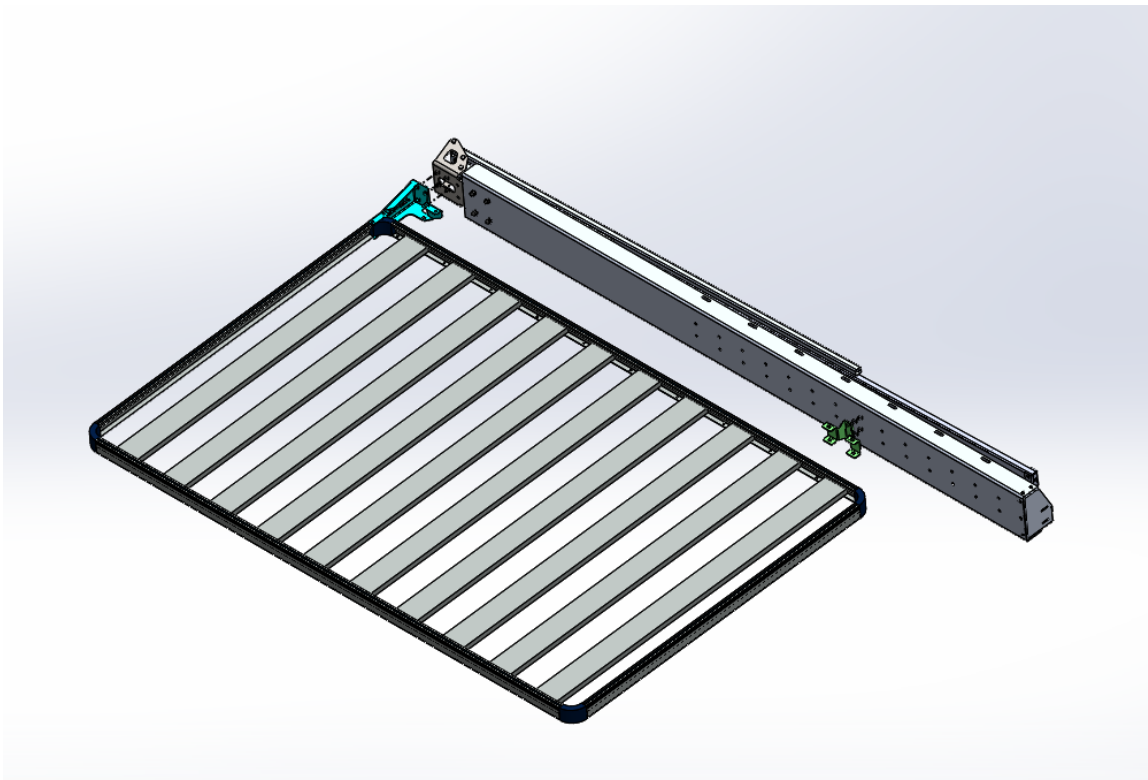

AWNING TO FRONT RUNNER
ROOF RACK
FITMENT INSTRUCTION

LIST OF COMPONENTS:

<u>ITEM NO.</u>	<u>PART NUMBER</u>	<u>QTY.</u>
1	Front Runner Roof Rack	1
2	Awning Assembly	1
3	Rear Awning Bracket – Front Runner	1
4	Forward Awning Bracket – Front Runner	1

REAR AWNING MOUNT

FORWARD AWNING MOUNT

ITEM 3 - REAR AWNING MOUNT

ITEM 4 - FORWARD AWNING MOUNT

Packing list for Front Runner Brackets

<u>ITEM</u>	<u>QTY</u>
M8x70mm Button head Screw	4 off
M8x20mm Button head Screw	8 off
M8 Flat Washer	12 off
M8 Nylock Nut	12 off