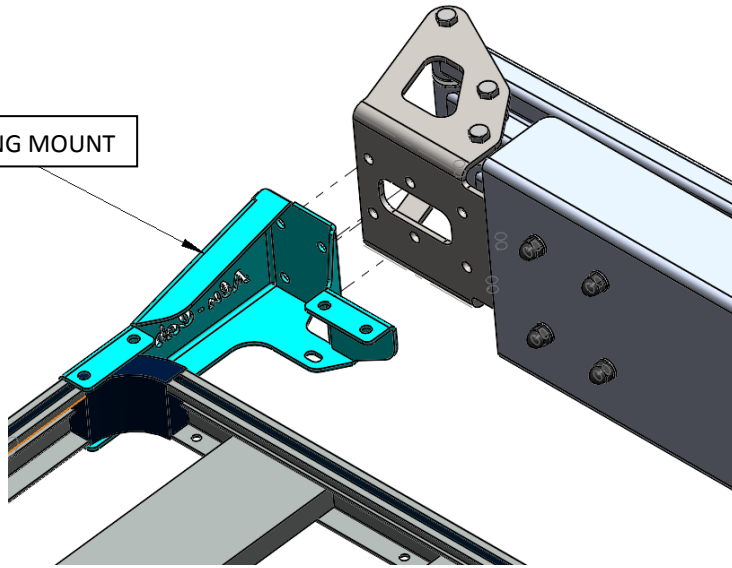

AWNING TO FRONT RUNNER
ROOF RACK
FITMENT INSTRUCTION

LIST OF COMPONENTS:

<u>ITEM NO.</u>	<u>PART NUMBER</u>	<u>QTY.</u>
1	Front Runner Roof Rack	1
2	Awning Assembly	1
3	Rear Awning Bracket – Front Runner	1
4	Forward Awning Bracket – Front Runner	1

REAR AWNING MOUNT

FORWARD AWNING MOUNT

ITEM 3 - REAR AWNING MOUNT

ITEM 4 - FORWARD AWNING MOUNT

Packing list for Front Runner Brackets

<u>ITEM</u>	<u>QTY</u>
M8x70mm Button head Screw	4 off
M8x20mm Button head Screw	8 off
M8 Flat Washer	12 off
M8 Nylock Nut	12 off