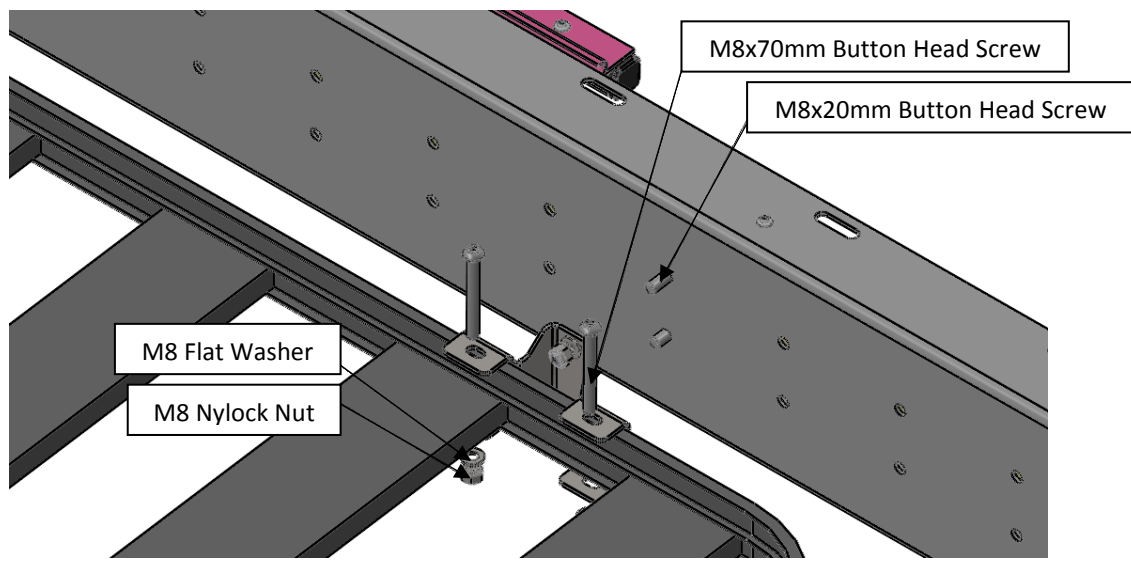

REAR AWNING MOUNT

FORWARD AWNING MOUNT

ITEM 3 - REAR AWNING MOUNT

ITEM 4 - FORWARD AWNING MOUNT

Packing list for Front Runner Brackets

<u>ITEM</u>	<u>QTY</u>
M8x70mm Button head Screw	4 off
M8x20mm Button head Screw	8 off
M8 Flat Washer	12 off
M8 Nylock Nut	12 off