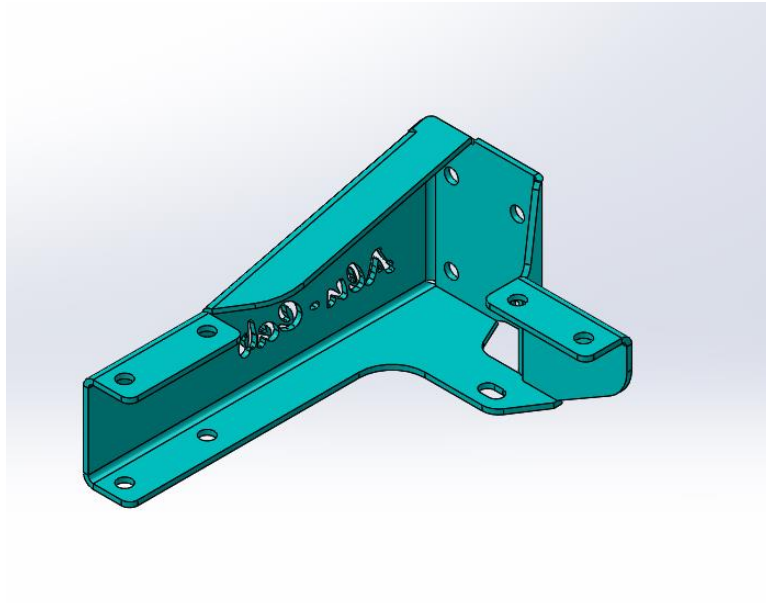

AWNING TO FRONT RUNNER
ROOF RACK
FITMENT INSTRUCTION

LIST OF COMPONENTS:

<u>ITEM NO.</u>	<u>PART NUMBER</u>	<u>QTY.</u>
1	Front Runner Roof Rack	1
2	Awning Assembly	1
3	Rear Awning Bracket – Front Runner	1
4	Forward Awning Bracket – Front Runner	1

REAR AWNING MOUNT

FORWARD AWNING MOUNT

ITEM 3 - REAR AWNING MOUNT

ITEM 4 - FORWARD AWNING MOUNT

Packing list for Front Runner Brackets

<u>ITEM</u>	<u>QTY</u>
M8x70mm Button head Screw	4 off
M8x20mm Button head Screw	8 off
M8 Flat Washer	12 off
M8 Nylock Nut	12 off