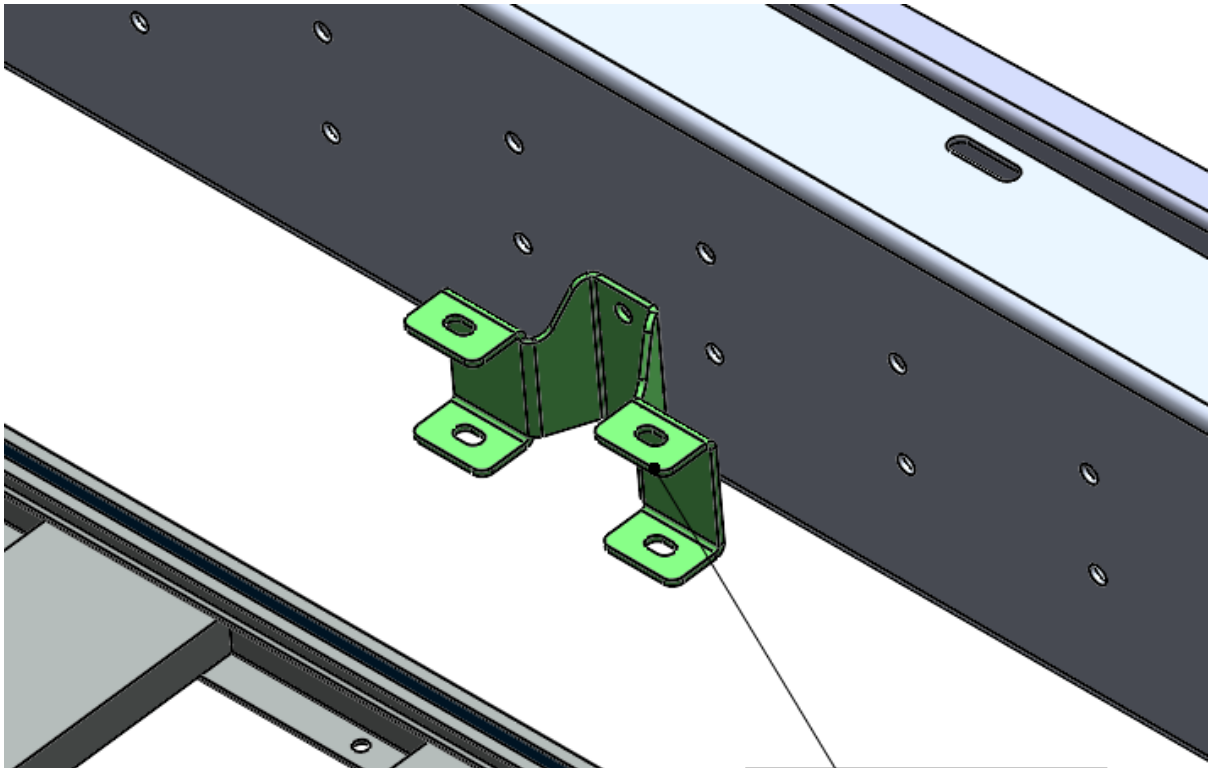

AWNING TO FRONT RUNNER
ROOF RACK
FITMENT INSTRUCTION

LIST OF COMPONENTS:

<u>ITEM NO.</u>	<u>PART NUMBER</u>	<u>QTY.</u>
1	Front Runner Roof Rack	1
2	Awning Assembly	1
3	Rear Awning Bracket – Front Runner	1
4	Forward Awning Bracket – Front Runner	1

REAR AWNING MOUNT

FORWARD AWNING MOUNT

ITEM 3 - REAR AWNING MOUNT

ITEM 4 - FORWARD AWNING MOUNT

Packing list for Front Runner Brackets

<u>ITEM</u>	<u>QTY</u>
M8x70mm Button head Screw	4 off
M8x20mm Button head Screw	8 off
M8 Flat Washer	12 off
M8 Nylock Nut	12 off